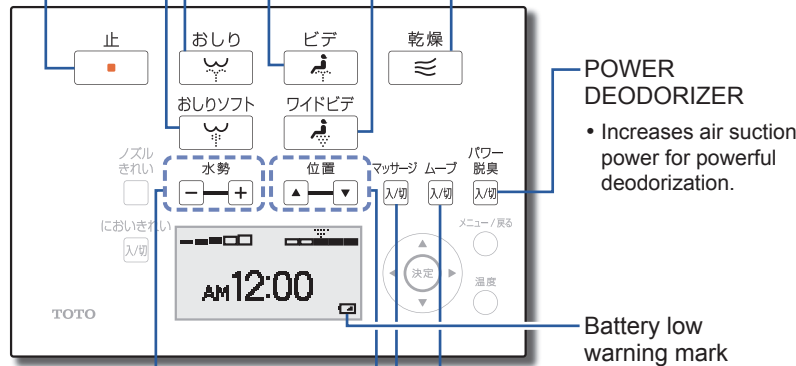

Standard Use

Press a button on the remote control; a beep sounds when the top unit receives the signal.

Washing

For washing rear using mild water pressure.

Cleanses your front (for ladies).

Wide bidet washes your rear thoroughly and quickly using mild water pressure.

Drying

Dries wet parts using warm air.

Stopping

Stops the operation.

POWER DEODORIZER
• Increases air suction power for powerful deodorization.

Battery low warning mark

●The function that can be used when you press the “REAR”, “SOFT REAR”, “BIDET” or “WIDE BIDET” button during use.

■WATER PRESSURE ADJUSTMENT (5 steps.)
Water pressure display (Weak - Strong)

■WASH POSITION ADJUSTMENT (5 steps.)
Washing position display (Front - Rear)

■OSCILLATING
The wand moves back and forth to wash your rear thoroughly.

■MASSAGE
Washes with the water pressure pulsating between soft and strong.

Flushing

Full flush

Half flush

A small volume of water is used to flush the toilet bowl clean.
• Use this if the toilet paper is not flushed away.

Opening and closing

Opens and closes the toilet seat.

Toilet lid opens and closes.