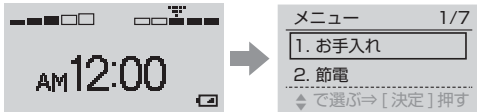

How to set

1 Press .
• The display screen changes.