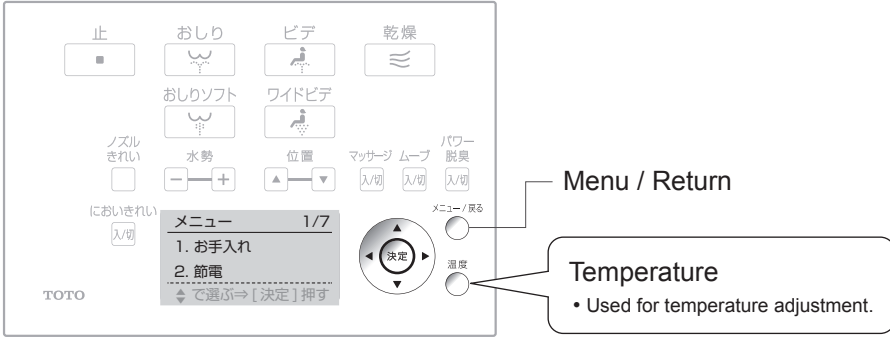

More comfortable! More Energy-Savings!

How to Use

List of menus that can be set by remote control.

The setting menus and their number differ according to the model.

If you want to return to the previous item, press the button.

How to set

1 Press .
• The display screen changes.

2 Set the item from the display screen.

When you move the buttons (Up/Down), the frame of the item moves.

When you move the buttons (Right/Left), you can select "Enter".

When you press the button, the item is entered.

Number of menus on the display screen