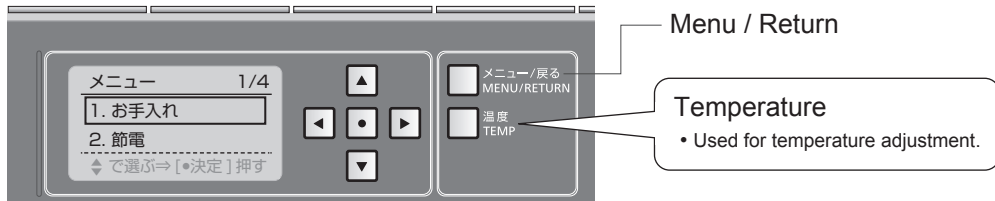

■ The toilet bowl can also be flushed clean using the buttons on the left side of the Washlet.

More comfortable! More Energy-Savings!

How to Use

List of menus that can be set by remote control.

The setting menus and their number differ according to the model.

Remoto control back side

How to set

1 Press メニュー/戻る MENU/RETURN

• The display screen changes.

2 Set the item from the display screen.

When you move the buttons (Up/Down), the frame of the item moves.

When you move the buttons (Right/Left), you can select "Enter".