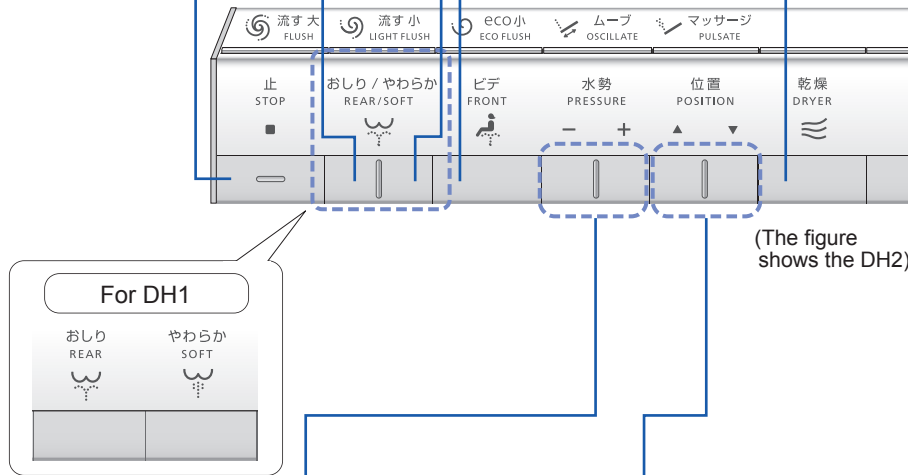

Standard Use

Press a button on the remote control; a beep sounds when the top unit receives the signal.

Washing

For washing rear using mild water pressure.

Cleanses your rear.

Cleanses your front (for ladies).

Drying

Dries wet parts using warm air.

Stopping

Stops the operation.

● The function that can be used when you press the "REAR", "SOFT" or "BIDET" button during use.

■PRESSURE

You can adjust the water pressure to one of five levels. ("-" : Softer, "+" : Stronger)

■POSITION

You can adjust the washing position to 5 different points between the front and the rear, using the "▲" and "▼" buttons.

※ When you press the button to flush, the position returns to the standard position (3rd position).