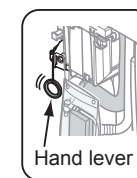

■PULSATE

Washes with the water pressure pulsating between soft and strong.

※ The feature toggles between "ON/OFF" each time the switch is pressed.

■ You can flush the toilet bowl using the manual lever (for toilet bowl flushing in power failure) during power failure.