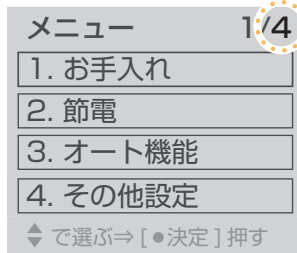

Remoto control back side

How to set

1 Press メニュー/戻る MENU/RETURN

• The display screen changes.

2 Set the item from the display screen.

When you move the buttons (Up/Down), the frame of the item moves.

When you move the buttons (Right/Left), you can select "Enter".

When you press the button, the item is entered.

※The display goes out when no button on the remote control is pressed for about 60 sec or more.

Number of menus on the display screen

You can set as desired